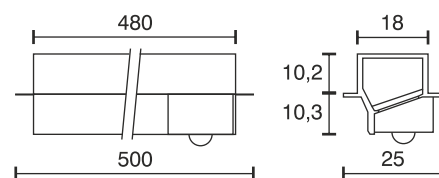

Wardrobe light with PIR sensor

Technical specifications	
Input voltage	12 Volt DC
Wattage	5 Watt
Type	2000 mm mains lead with LED plug-in connection
Dimensions	500 x 25 x 26,5 mm
Built-in dimensions	480 x 19 x 12 mm
Housing colour	silver
Installation	clamped in the notch
Remarks	built-in PIR sensor, automatic shut off after 30 seconds of inactivity
Correlated colour temperature and luminous flux of the light source	4000K 300 Lumen
Lumen maintenance factor	L70B50 >36000 h
CRI	80
EEC	G
Waste disposal	through suitable disposal site
Replaceability	the light source is not replaceable