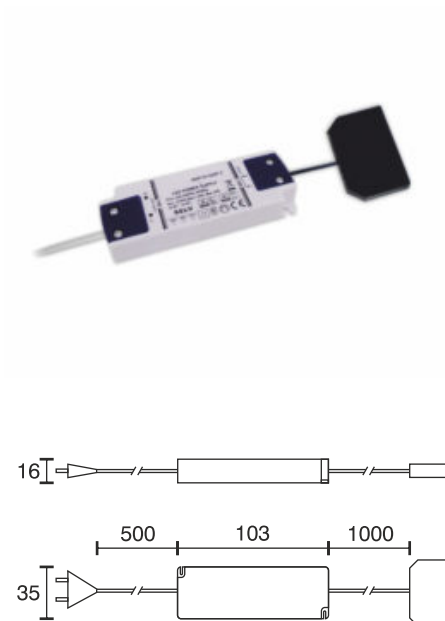

## Transformer 15 W

Technical specifications	
Input Voltage	230 Volt AC
Output voltage	12 Volt DC
Wattage	15 Watt
Type	500 mm lead with CEE plug 1000 mm lead LED distributor 6 - fold
Dimensions	102 x 35 x 16 mm
Installation	with screws
Remarks	fuse with overload, excess temperature and short-circuit protection, for use in furniture
Intended for the following light source(s)	LED
Efficiency in full-load	~ 83 %
No-load power	< 0.5 Watt
Dimmable	no
Weight	131 gram
Replaceability	by qualified persons
Waste disposal	through suitable disposal site

Article code

38.163.601