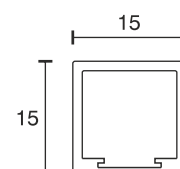

Square profile 15×15

Technical specifications	
Input voltage	12 Volt DC
Wattage	4.32 Watt
Type	2000 mm mains lead with LED plug-in connection
Dimensions	500 x 15 x 15 mm further lengths and types on request
Housing colour	frosted white
Installation	with double adhesive tape
Remarks	homogeneously distributed light, light exit in three directions
Correlated colour temperature and luminous flux of the light source	3000K 342 Lumen 4000K 351 Lumen 6000K 351 Lumen
Lumen maintenance factor	L70B50 >36000 h
CRI	90
EEC	G
Waste disposal	through suitable disposal site
Replaceability	the light source is not replaceable