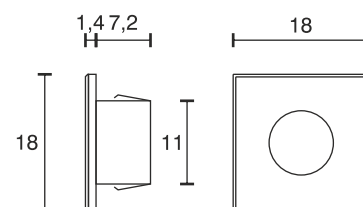

Spotlight square

Technical specifications	
Input voltage	12 Volt DC
Wattage	0.5 Watt
Type	2000 mm mains lead with LED plug-in connection
Dimensions	18 x 18 x 8.6 mm
Built-in dimensions	Ø 14 x 9 mm
Housing colour	silver
Installation	spring clamp
Remarks	decorative light, minimal size
Correlated colour temperature and luminous flux of the light source	4200K 50 Lumen
Lumen maintenance factor	L70B50 >36000 h
CRI	80
Waste disposal	through suitable disposal site
Replaceability	the light source is not replaceable