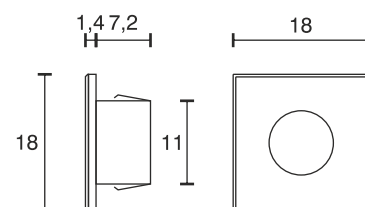

## Spotlight square

Technical specifications	
Input voltage	12 Volt DC
Wattage	0.5 Watt
Type	2000 mm mains lead with LED plug-in connection
Dimensions	18 x 18 x 8.6 mm
Built-in dimensions	Ø 14 x 9 mm
Housing colour	silver
Installation	spring clamp
Remarks	decorative light, minimal size
Correlated colour temperature and luminous flux of the light source	4200K   50 Lumen
Lumen maintenance factor	L70B50 >36000 h
CRI	80
Waste disposal	through suitable disposal site
Replaceability	the light source is not replaceable