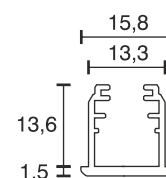

Recessed profile frosted

Technical specifications	
Input voltage	12 Volt DC
Wattage	4.56 Watt
Type	2000 mm mains lead with LED plug-in connection
Dimensions	1000 x 15,8 x 15,1 mm further lengths and types on request
Built-in dimensions	990 x 13 x 15 mm
Installation	profile pushed into the notch
Remarks	incl. cover caps
Correlated colour temperature and luminous flux of the light source	3000K 342 Lumen 4000K 361 Lumen 6000K 361 Lumen
Lumen maintenance factor	L70B50 >36000 h
CRI	90
EEC	G
Waste disposal	through suitable disposal site
Replaceability	the light source is not replaceable

Item code	CCT
31.313.371ww	3000K
31.313.371nw	4000K
31.313.371cw	6000K