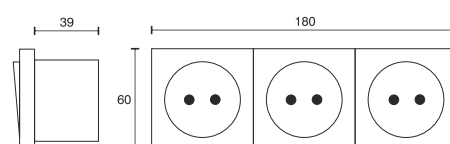

Recessed Electric Socket 3 - fold

Technical specifications	
Input voltage	230 Volt AC
Wattage	max. 16 Ampere
Type	2000 mm feeder cable with earthed safety plug
Dimensions	180 x 60 x 47 mm
Built-in dimensions	169 x 50 x 39 mm
Housing colour	white, anthracite, bright chrome, matt chrome, stainless steel
Installation	screw fixing