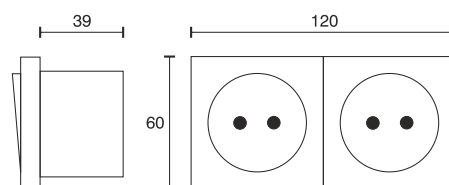

## Recessed Electric Socket 2 - fold

Technical specifications	
Input voltage	230 Volt AC
Wattage	max. 16 Ampere
Type	2000 mm feeder cable with earthed safety plug
Dimensions	120 x 60 x 47 mm
Built-in dimensions	110 x 50 x 39 mm
Housing colour	white, anthracite, bright chrome, matt chrome, stainless steel
Installation	screw fixing