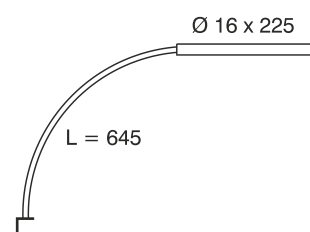

Reading Light Tube

Technical specifications	
Input Voltage	12 Volt DC
Wattage	2.5 Watt
Type	2000 mm mains lead with LED plug-in connection
Dimensions	Light head \varnothing 16 x 225 mm Flexible arm \varnothing 11 x 645 mm
Housing colour	black
Installation	installation with screws
Remarks	touch dimmer in the light head
Correlated colour temperature and luminous flux of the light source	3000K 175 Lumen
Lumen maintenance factor	L70B50 >36000 h
CRI	84
EEC	G
Waste disposal	through suitable disposal site
Replaceability	the light source is not replaceable