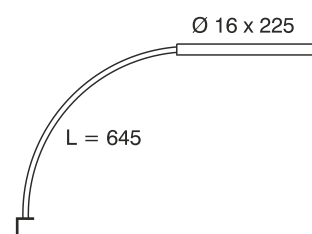

Reading Light Tube

Technical specifications	
Input Voltage	12 Volt DC
Wattage	2.5 Watt
Type	2000 mm mains lead with LED plug-in connection
Dimensions	Light head \varnothing 16 x 225 mm Flexible arm \varnothing 11 x 645 mm
Housing colour	black
Installation	installation with screws
Remarks	touch dimmer in the light head
Correlated colour temperature and luminous flux of the light source	3000K 175 Lumen
Lumen maintenance factor	L70B50 >36000 h
CRI	84
EEC	G
Waste disposal	through suitable disposal site
Replaceability	the light source is not replaceable