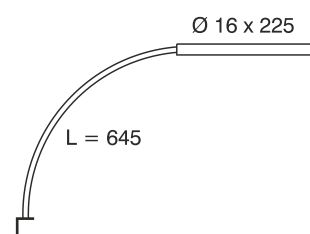

## Reading Light Tube

Technical specifications	
Input Voltage	12 Volt DC
Wattage	2.5 Watt
Type	2000 mm mains lead with LED plug-in connection
Dimensions	Light head $\varnothing$ 16 x 225 mm Flexible arm $\varnothing$ 11 x 645 mm
Housing colour	black
Installation	installation with screws
Remarks	touch dimmer in the light head
Correlated colour temperature and luminous flux of the light source	3000K   175 Lumen
Lumen maintenance factor	L70B50 >36000 h
CRI	84
EEC	G
Waste disposal	through suitable disposal site
Replaceability	the light source is not replaceable