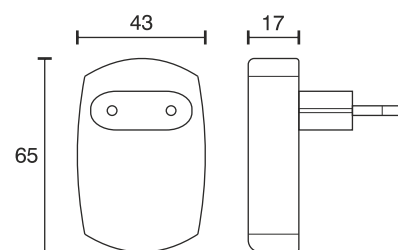

Plug Transformer 12 Watt

Technical specifications	
Input voltage	230 Volt AC
Output Voltage	12 Volt DC
Wattage	12 Watt
Type	integrated LED socket
Dimensions	65 x 43 x 17 m
Colour	black
Remarks	fuse with overload, excess temperature and short-circuit protection, for use in furniture
Intended for the following light source(s)	LED
Efficiency in full-load	85 %
No-load power	< 0.5 Watt
Dimmable	no
Weight	39 gram
Replaceability	by end-user
Waste disposal	through suitable disposal site