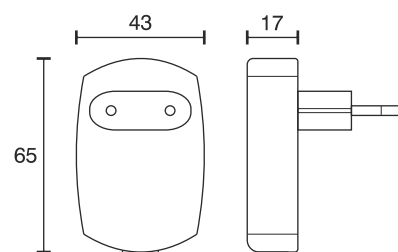

Plug Transformer 12 Watt

Technical specifications	
Input voltage	230 Volt AC
Output Voltage	12 Volt DC
Wattage	12 Watt
Type	integrated LED socket
Dimensions	65 x 43 x 17 m
Colour	black
Remarks	fuse with overload, excess temperature and short-circuit protection, for use in furniture
Intended for the following light source(s)	LED
Efficiency in full-load	85 %
No-load power	< 0.5 Watt
Dimmable	no
Weight	39 gram
Replaceability	by end-user
Waste disposal	through suitable disposal site