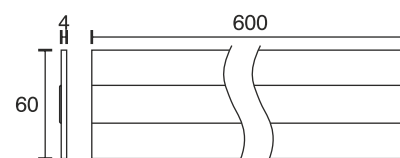

Panel Light 60-4

Technical specifications	
Input Voltage	12 Volt DC
Wattage	2,64 Watt
Type	2000 mm mains lead with LED plug-in connection
Dimensions	600 x 60 x 4 mm
Housing colour	silver / white
Installation	double adhesive tape
Remarks	very flat construction, only 4 mm high, variable length, homogeneously distributed light, without glare effect
Correlated colour temperature and luminous flux of the light source	3000K 198 Lumen 4000K 209 Lumen 6000K 209 Lumen
Lumen maintenance factor	L70B50 >36000 h
CRI	90
EEC	G
Waste disposal	through suitable disposal site
Replaceability	the light source is not replaceable

Article code	CCT
32.871.016ww	3000K
32.871.016nw	4000K
32.871.016cw	6000K