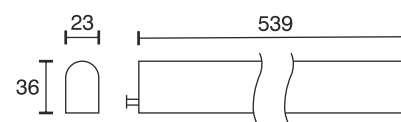

Mounted Light T-LED

Technical specifications	
Input Voltage	230 Volt AC
Wattage	9 Watt
Type	900 mm mains lead with wire end ferrule
Dimensions	539 x 23 x 36 mm
Housing colour	white
Installation	screw fixing with mounting bracket
Correlated colour temperature and luminous flux of the light source	4000K 750 Lumen
Lumen maintenance factor	L70B50 >36000 h
CRI	80
EEC	G
Waste disposal	through suitable disposal site