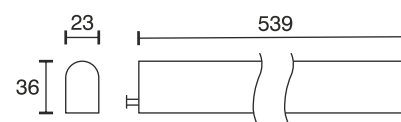

## Mounted Light T-LED

Technical specifications	
Input Voltage	230 Volt AC
Wattage	9 Watt
Type	900 mm mains lead with wire end ferrule
Dimensions	539 x 23 x 36 mm
Housing colour	white
Installation	screw fixing with mounting bracket
Correlated colour temperature and luminous flux of the light source	4000K   750 Lumen
Lumen maintenance factor	L70B50 >36000 h
CRI	80
EEC	G
Waste disposal	through suitable disposal site