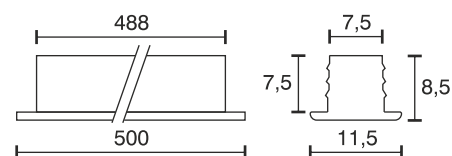

Mini recessed profile

Technical specifications	
Input voltage	12 Volt DC
Wattage	4 Watt
Type	2000 mm mains lead with LED plug-in connection
Dimensions	500 x 11.5 x 8.5 mm
Built-in dimensions	488 x 9 x 9.5 mm
Housing colour	silver
Installation	clamped in the notch
Remarks	incl. cover caps
Correlated colour temperature and luminous flux of the light source	3000K 300 Lumen
Lumen maintenance factor	L70B50 >36000 h
CRI	80
EEC	G
Waste disposal	through suitable disposal site
Replaceability	the light source is not replaceable