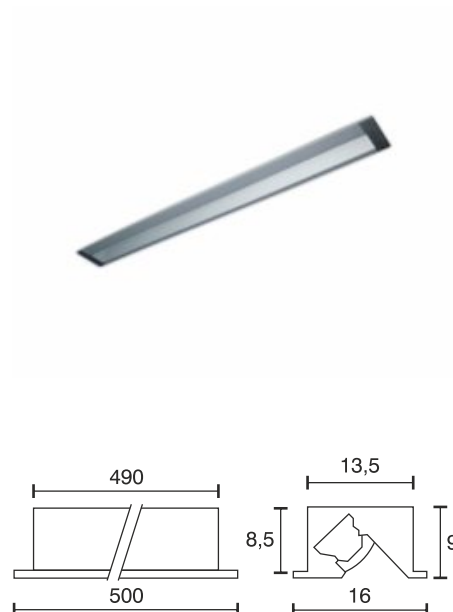

Mini recessed profile 45°

Technical specifications	
Input voltage	12 Volt DC
Wattage	4 Watt
Type	2000 mm mains lead with LED plug-in connection
Dimensions	500 x 16 x 9 mm
Built-in dimensions	490 x 15 x 9 mm
Housing colour	silver
Installation	clamped in the notch
Remarks	light exit angled 45°, incl. cover caps
Correlated colour temperature and luminous flux of the light source	3000K 300 Lumen
Lumen maintenance factor	L70B50 >36000 h
CRI	80
EEC	G
Waste disposal	through suitable disposal site
Replaceability	the light source is not replaceable