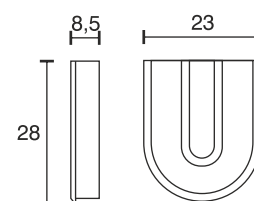

## Wood Shelf Light V1

Technical specifications	
Input voltage	12 Volt DC
Wattage	0.25 Watt
Type	2000 mm mains lead with LED plug-in connection
Built-in dimensions	11,5 x 25 x 7 mm
Housing colour	silver
Installation	clamped in milled recess
Remarks	compact housing, especially suitable for thin shelves
Correlated colour temperature and luminous flux of the light source	2700K   28 Lumen 4200K   31 Lumen
Lumen maintenance factor	L70B50 >36000 h
CRI	80
Waste disposal	through suitable disposal site
Replaceability	the light source is not replaceable