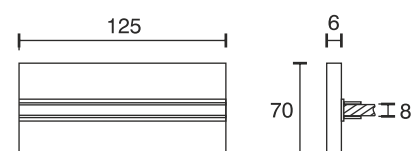

## Glass Shelf Panel M4E

Technical specifications	
Input voltage	12 Volt DC
Wattage	0.96 Watt
Type	2000 mm mains lead with LED plug-in connection
Dimensions	125 x 70 x 6 mm further sizes and types on request
Housing colour	white / aluminium
Installation	simple installation by plugging onto the glass shelf
Remarks	for glass thickness of 8 mm, supplied without the glass, cable exit at the back side
Correlated colour temperature and luminous flux of the light source	3000K   76 Lumen 6000K   78 Lumen
Lumen maintenance factor	L70B50 >36000 h
CRI	90
EEC	G
Waste disposal	through suitable disposal site
Replaceability	the light source is not replaceable