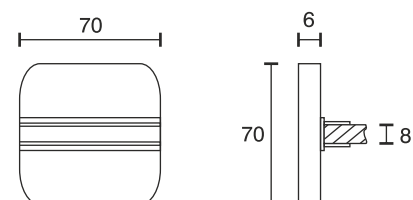

## Glass Shelf Panel K4R

Technical specifications	
Input voltage	12 Volt DC
Wattage	0.48 Watt
Type	2000 mm mains lead with LED plug-in connection
Dimensions	70 x 70 x 6 mm further sizes and types on request
Housing colour	white / aluminium
Installation	simple installation by plugging onto the glass shelf
Remarks	for glass thickness of 8 mm, supplied without the glass, cable exit at the back side
Correlated colour temperature and luminous flux of the light source	3000K   38 Lumen 6000K   39 Lumen
Lumen maintenance factor	L70B50 >36000 h
CRI	90
EEC	G
Waste disposal	through suitable disposal site
Replaceability	the light source is not replaceable

Article code	CCT
32.839.081ww	3000K
32.839.081cw	6000K