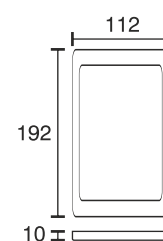

Mounted Haled

Technical specifications	
Input voltage	12 Volt DC
Wattage	6 Watt
Type	2000 mm mains lead with LED plug-in connection
Dimensions	192 x 112 x 10 mm
Housing colour	silver
Installation	hidden screws at the front side
Remarks	homogeneously distributed light, without glare effect
Correlated colour temperature and luminous flux of the light source	3000K 550 Lumen
Lumen maintenance factor	L70B50 >36000 h
CRI	85
EEC	G
Waste disposal	through suitable disposal site
Replaceability	the light source is not replaceable