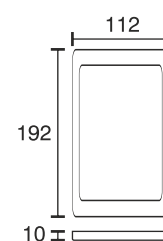

## Mounted Haled

Technical specifications	
Input voltage	12 Volt DC
Wattage	6 Watt
Type	2000 mm mains lead with LED plug-in connection
Dimensions	192 x 112 x 10 mm
Housing colour	silver
Installation	hidden screws at the front side
Remarks	homogeneously distributed light, without glare effect
Correlated colour temperature and luminous flux of the light source	3000K   550 Lumen
Lumen maintenance factor	L70B50 >36000 h
CRI	85
EEC	G
Waste disposal	through suitable disposal site
Replaceability	the light source is not replaceable