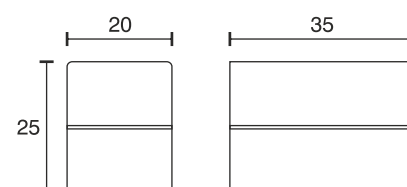

## Panel Light V2

Technical specifications	
Input voltage	12 Volt DC
Wattage	0.5 Watt
Type	2000 mm mains lead with LED plug-in connection
Dimensions	20 x 35 x 25 mm
Housing colour	silver
Installation	hidden screw fixing from behind
Remarks	compact housing, light exit upwards and downwards
Correlated colour temperature and luminous flux of the light source	3000K   38 Lumen 4000K   39 Lumen 6000K   39 Lumen
Lumen maintenance factor	L70B50 >36000 h
CRI	90
EEC	G
Waste disposal	through suitable disposal site
Replaceability	the light source is not replaceable

Article code	CCT
32.817.016ww	3000K
32.695.076nw	4000K
32.695.076cw	6000K