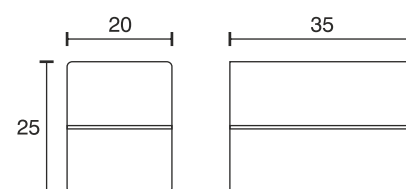

Panel Light V2

Technical specifications	
Input voltage	12 Volt DC
Wattage	0.5 Watt
Type	2000 mm mains lead with LED plug-in connection
Dimensions	20 x 35 x 25 mm
Housing colour	silver
Installation	hidden screw fixing from behind
Remarks	compact housing, light exit upwards and downwards
Correlated colour temperature and luminous flux of the light source	3000K 38 Lumen 4000K 39 Lumen 6000K 39 Lumen
Lumen maintenance factor	L70B50 >36000 h
CRI	90
EEC	G
Waste disposal	through suitable disposal site
Replaceability	the light source is not replaceable

Article code	CCT
32.817.016ww	3000K
32.695.076nw	4000K
32.695.076cw	6000K