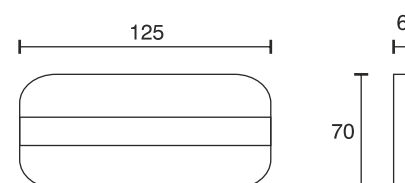

## Panel Light M4R

Technical specifications	
Input voltage	12 Volt DC
Wattage	0.96 Watt
Type	2000 mm mains lead with LED plug-in connection
Dimensions	125 x 70 x 6 mm further sizes and types on request
Housing colour	white / aluminium
Installation	on / off tape or double adhesive tape
Correlated colour temperature and luminous flux of the light source	3000K   76 Lumen 6000K   78 Lumen
Lumen maintenance factor	L70B50 >36000 h
CRI	90
EEC	G
Waste disposal	through suitable disposal site
Replaceability	the light source is not replaceable