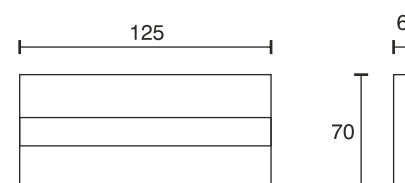

Panel Light M4E

Technical specifications	
Input voltage	12 Volt DC
Wattage	0.96 Watt
Type	2000 mm mains lead with LED plug-in connection
Dimensions	125 x 70 x 6 mm further sizes and types on request
Housing colour	white / aluminium
Installation	on / off tape or double adhesive tape
Correlated colour temperature and luminous flux of the light source	3000K 76 Lumen 6000K 78 Lumen
Lumen maintenance factor	L70B50 >36000 h
CRI	90
EEC	G
Waste disposal	through suitable disposal site
Replaceability	the light source is not replaceable