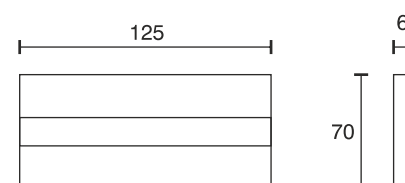

## Panel Light M4E

Technical specifications	
Input voltage	12 Volt DC
Wattage	0.96 Watt
Type	2000 mm mains lead with LED plug-in connection
Dimensions	125 x 70 x 6 mm further sizes and types on request
Housing colour	white / aluminium
Installation	on / off tape or double adhesive tape
Correlated colour temperature and luminous flux of the light source	3000K   76 Lumen 6000K   78 Lumen
Lumen maintenance factor	L70B50 >36000 h
CRI	90
EEC	G
Waste disposal	through suitable disposal site
Replaceability	the light source is not replaceable