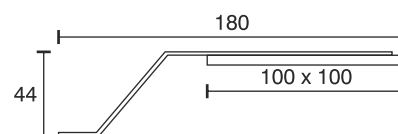

## Cabinet Light Q1

Technical specifications	
Input voltage	12 Volt DC
Wattage	3 Watt
Type	1900 mm mains lead with LED plug-in connection
Dimensions	180 x 100 x 44 mm
Housing colour	white
Installation	screw mounting at the top side
Remarks	homogeneously distributed light, without glare effect
Correlated colour temperature and luminous flux of the light source	3000K   160 Lumen 4000K   170 Lumen 6000K   170 Lumen
Lumen maintenance factor	L70B50 >36000 h
CRI	90
EEC	G
Waste disposal	through suitable disposal site
Replaceability	the light source is not replaceable