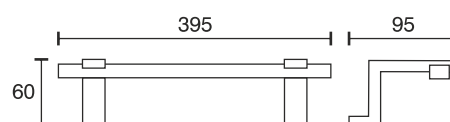

## Cabinet Light ALH2

Technical specifications	
Input voltage	12 Volt DC
Wattage	1.68 Watt
Type	1800 mm mains lead with LED plug-in connection
Dimensions	395 x 95 x 60 mm
Housing colour	silver
Installation	screw mounting at the top side
Correlated colour temperature and luminous flux of the light source	3000K   126 Lumen 6000K   133 Lumen
Lumen maintenance factor	L70B50 >36000 h
CRI	90
EEC	G
Waste disposal	through suitable disposal site
Replaceability	the light source is not replaceable