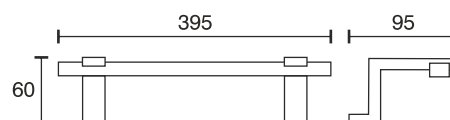

Cabinet Light ALH2

Technical specifications	
Input voltage	12 Volt DC
Wattage	1.68 Watt
Type	1800 mm mains lead with LED plug-in connection
Dimensions	395 x 95 x 60 mm
Housing colour	silver
Installation	screw mounting at the top side
Correlated colour temperature and luminous flux of the light source	3000K 126 Lumen 6000K 133 Lumen
Lumen maintenance factor	L70B50 >36000 h
CRI	90
EEC	G
Waste disposal	through suitable disposal site
Replaceability	the light source is not replaceable