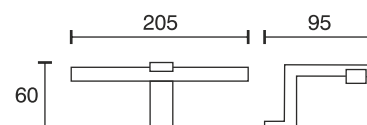

## Cabinet Light ALH1

Technical specifications	
Input voltage	12 Volt DC
Wattage	0.96 Watt
Type	1800 mm mains lead with LED plug-in connection
Dimensions	205 x 95 x 60 mm
Housing colour	silver
Installation	screw mounting at the top side
Correlated colour temperature and luminous flux of the light source	3000K   72 Lumen 6000K   76 Lumen
Lumen maintenance factor	L70B50 >36000 h
CRI	90
EEC	G
Waste disposal	through suitable disposal site
Replaceability	the light source is not replaceable