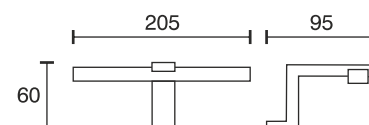

## Cabinet Light ALH1

Technical specifications	
Input voltage	12 Volt DC
Wattage	0.96 Watt
Type	1800 mm mains lead with LED plug-in connection
Dimensions	205 x 95 x 60 mm
Housing colour	silver
Installation	screw mounting at the top side
Correlated colour temperature and luminous flux of the light source	3000K   72 Lumen 6000K   76 Lumen
Lumen maintenance factor	L70B50 >36000 h
CRI	90
EEC	G
Waste disposal	through suitable disposal site
Replaceability	the light source is not replaceable