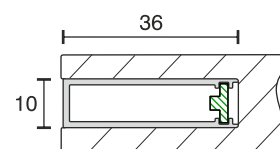

Light Profile 36-10

Technical specifications	
Input voltage	12 Volt DC
Wattage	2.64 Watt
Type	2000 mm mains lead with LED plug-in connection
Dimensions	600 x 36 x 10 mm further lengths and types on request
Housing colour	frosted white
Installation	clamped in the notch
Remarks	homogeneously distributed light
Correlated colour temperature and luminous flux of the light source	3000K 198 Lumen 4000K 209 Lumen 6000K 209 Lumen
Lumen maintenance factor	L70B50 >36000 h
CRI	90
EEC	G
Waste disposal	through suitable disposal site
Replaceability	the light source is not replaceable