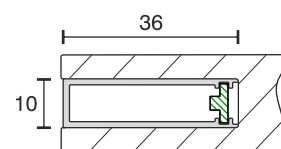

Light Profile 36-10

Technical specifications	
Input voltage	12 Volt DC
Wattage	2.64 Watt
Type	2000 mm mains lead with LED plug-in connection
Dimensions	600 x 36 x 10 mm further lengths and types on request
Housing colour	frosted white
Installation	clamped in the notch
Remarks	homogeneously distributed light
Correlated colour temperature and luminous flux of the light source	3000K 198 Lumen 4000K 209 Lumen 6000K 209 Lumen
Lumen maintenance factor	L70B50 >36000 h
CRI	90
EEC	G
Waste disposal	through suitable disposal site
Replaceability	the light source is not replaceable