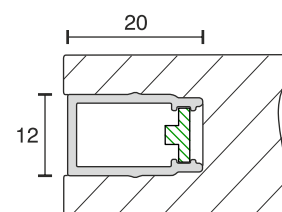

Light Profile 20-12

Technical specifications	
Input voltage	12 Volt DC
Wattage	2.64 Watt
Type	2000 mm mains lead with LED plug-in connection
Dimensions	600 x 20 x 12 mm further lengths and types on request
Housing colour	frosted white
Installation	clamped in the notch
Remarks	homogeneously distributed light
Correlated colour temperature and luminous flux of the light source	3000K 198 Lumen 4000K 209 Lumen 6000K 209 Lumen
Lumen maintenance factor	L70B50 >36000 h
CRI	90
EEC	G
Waste disposal	through suitable disposal site
Replaceability	the light source is not replaceable

Article code	CCT
31.296.071ww	3000K
31.296.071nw	4000K
31.296.071cw	6000K