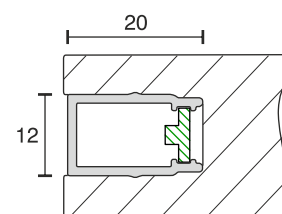

## Light Profile 20-12

Technical specifications	
Input voltage	12 Volt DC
Wattage	2.64 Watt
Type	2000 mm mains lead with LED plug-in connection
Dimensions	600 x 20 x 12 mm further lengths and types on request
Housing colour	frosted white
Installation	clamped in the notch
Remarks	homogeneously distributed light
Correlated colour temperature and luminous flux of the light source	3000K   198 Lumen 4000K   209 Lumen 6000K   209 Lumen
Lumen maintenance factor	L70B50 >36000 h
CRI	90
EEC	G
Waste disposal	through suitable disposal site
Replaceability	the light source is not replaceable

Article code	CCT
31.296.071ww	3000K
31.296.071nw	4000K
31.296.071cw	6000K