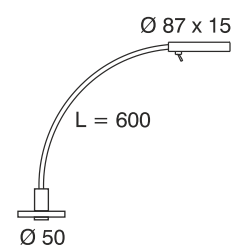

Reading Light Alex

Technical specifications	
Input voltage	12 Volt DC
Wattage	2.16 Watt
Type	300 mm mains lead with LED plug-in connection
Dimensions	Light head Ø 87 x 15 mm Flexible arm 600 mm
Built-in dimensions	Ø 20 x 6 mm
Housing colour	silver
Installation	hidden screw fixing from front
Remarks	switch in the light head
Correlated colour temperature and luminous flux of the light source	4000K 130 Lumen
Lumen maintenance factor	L70B50 >36000 h
CRI	90
EEC	G
Waste disposal	through suitable disposal site
Replaceability	the light source is not replaceable