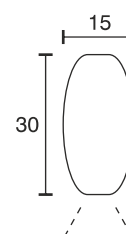

Clothes Rail LED

Technical specifications	
Input voltage	12 Volt DC
Wattage	1.44 Watt
Type	2000 mm mains lead with LED plug-in connection
Dimensions	1000 x 15 x 30 mm further lengths and types on request
Housing colour	silver
Remarks	cable outlet at the side, can be shortened on one side, includes tube holder, order transformer separately
Correlated colour temperature and luminous flux of the light source	6000K 102 Lumen
Lumen maintenance factor	L70B50 >36000 h
CRI	90
EEC	G
Waste disposal	through suitable disposal site
Replaceability	the light source is not replaceable