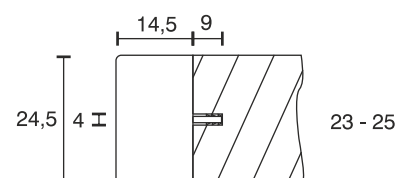

Wood Shelf Profile KED

Technical specifications	
Input voltage	12 Volt DC
Wattage	2.64 Watt
Type	2000 mm mains lead with LED plug-in connection
Dimensions	560 x 24.5 x 14.5 mm further lengths on request
Housing colour	white
Installation	profile pushed into the notch
Remarks	for wood shelf thickness of 23 - 25 mm, cable exit at the back side
Correlated colour temperature and luminous flux of the light source	3000K 198 Lumen
Lumen maintenance factor	L70B50 >36000 h
CRI	90
EEC	G
Waste disposal	through suitable disposal site
Replaceability	the light source is not replaceable