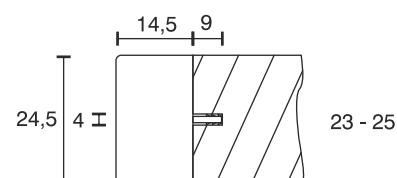

Wood Shelf Profile KED

Technical specifications	
Input voltage	12 Volt DC
Wattage	2.64 Watt
Type	2000 mm mains lead with LED plug-in connection
Dimensions	560 x 24.5 x 14.5 mm further lengths on request
Housing colour	white
Installation	profile pushed into the notch
Remarks	for wood shelf thickness of 23 - 25 mm, cable exit at the back side
Correlated colour temperature and luminous flux of the light source	3000K 198 Lumen
Lumen maintenance factor	L70B50 >36000 h
CRI	90
EEC	G
Waste disposal	through suitable disposal site
Replaceability	the light source is not replaceable