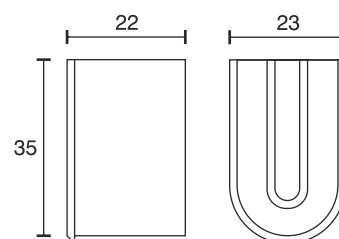

## Wood Shelf Light V2

Technical specifications	
Input voltage	12 Volt DC
Wattage	0.5 Watt
Type	2000 mm mains lead with LED plug-in connection
Dimensions	20 x 35 mm
Housing colour	silver
Installation	clamped in milled recess
Remarks	compact housing, for 22 / 23 mm shelves, almost completely integrated into the wood shelf, light exit upwards and downwards
Correlated colour temperature and luminous flux of the light source	3000K   38 Lumen 4000K   39 Lumen 6000K   39 Lumen
Lumen maintenance factor	L70B50 >36000 h
CRI	90
EEC	G
Waste disposal	through suitable disposal site
Replaceability	the light source is not replaceable

Article code	CCT
32.685.070ww	3000K
32.685.070nw	4000K
32.685.070cw	6000K