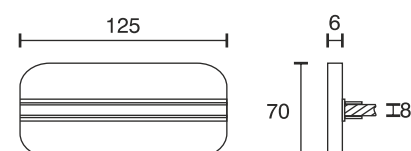

Glass Shelf Panel M4R

Technical specifications	
Input voltage	12 Volt DC
Wattage	0.96 Watt
Type	2000 mm mains lead with LED plug-in connection
Dimensions	125 x 70 x 6 mm further sizes and types on request
Housing colour	white / aluminium
Installation	simple installation by plugging onto the glass shelf
Remarks	for glass thickness of 8 mm, supplied without the glass, cable exit at the back side
Correlated colour temperature and luminous flux of the light source	3000K 76 Lumen 6000K 78 Lumen
Lumen maintenance factor	L70B50 >36000 h
CRI	90
EEC	G
Waste disposal	through suitable disposal site
Replaceability	the light source is not replaceable

Article code	CCT
32.839.061ww	3000K
32.839.061cw	6000K