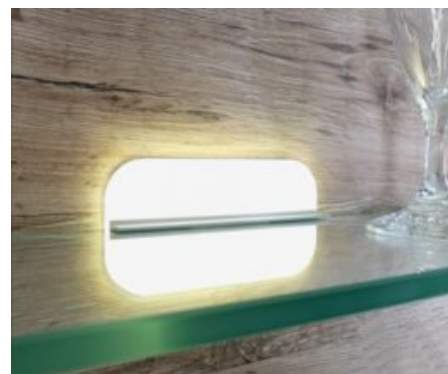

Glass Shelf Panel M4R

Technical specifications	
Input voltage	12 Volt DC
Wattage	0.96 Watt
Type	2000 mm mains lead with LED plug-in connection
Dimensions	125 x 70 x 6 mm further sizes and types on request
Housing colour	white / aluminium
Installation	simple installation by plugging onto the glass shelf
Remarks	for glass thickness of 8 mm, supplied without the glass, cable exit at the back side
Correlated colour temperature and luminous flux of the light source	3000K 76 Lumen 6000K 78 Lumen
Lumen maintenance factor	L70B50 >36000 h
CRI	90
EEC	G
Waste disposal	through suitable disposal site
Replaceability	the light source is not replaceable