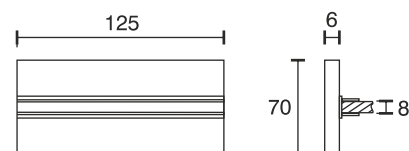

Glass Shelf Panel M4E

Technical specifications	
Input voltage	12 Volt DC
Wattage	0.96 Watt
Type	2000 mm mains lead with LED plug-in connection
Dimensions	125 x 70 x 6 mm further sizes and types on request
Housing colour	white / aluminium
Installation	simple installation by plugging onto the glass shelf
Remarks	for glass thickness of 8 mm, supplied without the glass, cable exit at the back side
Correlated colour temperature and luminous flux of the light source	3000K 76 Lumen 6000K 78 Lumen
Lumen maintenance factor	L70B50 >36000 h
CRI	90
EEC	G
Waste disposal	through suitable disposal site
Replaceability	the light source is not replaceable