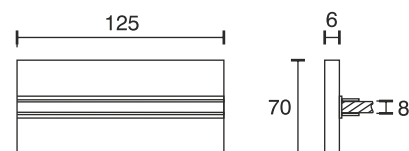

## Glass Shelf Panel M4E

Technical specifications	
Input voltage	12 Volt DC
Wattage	0.96 Watt
Type	2000 mm mains lead with LED plug-in connection
Dimensions	125 x 70 x 6 mm further sizes and types on request
Housing colour	white / aluminium
Installation	simple installation by plugging onto the glass shelf
Remarks	for glass thickness of 8 mm, supplied without the glass, cable exit at the back side
Correlated colour temperature and luminous flux of the light source	3000K   76 Lumen 6000K   78 Lumen
Lumen maintenance factor	L70B50 >36000 h
CRI	90
EEC	G
Waste disposal	through suitable disposal site
Replaceability	the light source is not replaceable