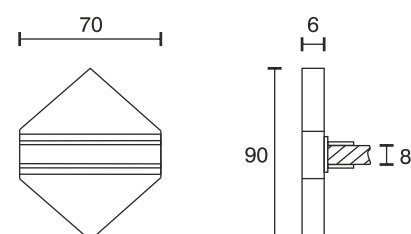

Glass Shelf Panel KS

| Technical specifications | |
|---|---|
| Input voltage | 12 Volt DC |
| Wattage | 0.48 Watt |
| Type | 2000 mm mains lead with LED plug-in connection |
| Dimensions | 70 x 70 x 6 mm further sizes and types on request |
| Housing colour | white / aluminium |
| Installation | simple installation by plugging onto the glass shelf |
| Remarks | for glass thickness of 8 mm, supplied without the glass, cable exit at the back side |
| Correlated colour temperature and luminous flux of the light source | 3000K 38 Lumen 6000K 39 Lumen |
| Lumen maintenance factor | L70B50 >36000 h |
| CRI | 90 |
| EEC | G |
| Waste disposal | through suitable disposal site |
| Replaceability | the light source is not replaceable |

| Article code | CCT |
|--------------|-------|
| 32.839.091ww | 3000K |
| 32.839.091cw | 6000K |