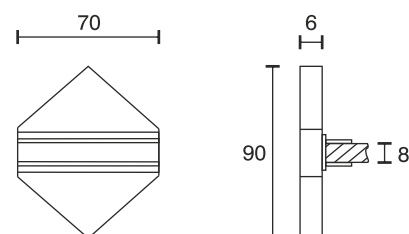

Glass Shelf Panel KS

Technical specifications	
Input voltage	12 Volt DC
Wattage	0.48 Watt
Type	2000 mm mains lead with LED plug-in connection
Dimensions	70 x 70 x 6 mm further sizes and types on request
Housing colour	white / aluminium
Installation	simple installation by plugging onto the glass shelf
Remarks	for glass thickness of 8 mm, supplied without the glass, cable exit at the back side
Correlated colour temperature and luminous flux of the light source	3000K 38 Lumen 6000K 39 Lumen
Lumen maintenance factor	L70B50 >36000 h
CRI	90
EEC	G
Waste disposal	through suitable disposal site
Replaceability	the light source is not replaceable

Article code	CCT
32.839.091ww	3000K
32.839.091cw	6000K