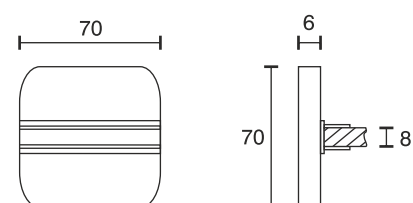

## Glass Shelf Panel K4R

Technical specifications	
Input voltage	12 Volt DC
Wattage	0.48 Watt
Type	2000 mm mains lead with LED plug-in connection
Dimensions	70 x 70 x 6 mm further sizes and types on request
Housing colour	white / aluminium
Installation	simple installation by plugging onto the glass shelf
Remarks	for glass thickness of 8 mm, supplied without the glass, cable exit at the back side
Correlated colour temperature and luminous flux of the light source	3000K   38 Lumen 6000K   39 Lumen
Lumen maintenance factor	L70B50 >36000 h
CRI	90
EEC	G
Waste disposal	through suitable disposal site
Replaceability	the light source is not replaceable

Article code	CCT
32.839.081ww	3000K
32.839.081cw	6000K