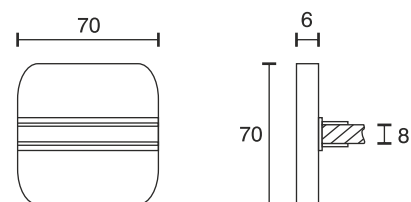

## Glass Shelf Panel K4R

Technical specifications	
Input voltage	12 Volt DC
Wattage	0.48 Watt
Type	2000 mm mains lead with LED plug-in connection
Dimensions	70 x 70 x 6 mm further sizes and types on request
Housing colour	white / aluminium
Installation	simple installation by plugging onto the glass shelf
Remarks	for glass thickness of 8 mm, supplied without the glass, cable exit at the back side
Correlated colour temperature and luminous flux of the light source	3000K   38 Lumen 6000K   39 Lumen
Lumen maintenance factor	L70B50 >36000 h
CRI	90
EEC	G
Waste disposal	through suitable disposal site
Replaceability	the light source is not replaceable

Article code	CCT
32.839.081ww	3000K
32.839.081cw	6000K