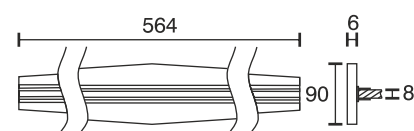

## Glass Shelf Panel GS

Technical specifications	
Input voltage	12 Volt DC
Wattage	5.28 Watt
Type	2000 mm mains lead with LED plug-in connection
Dimensions	564 x 90 x 6 mm further sizes and types on request
Housing colour	white / aluminium
Installation	simple installation by plugging onto the glass shelf
Remarks	for glass thickness of 8 mm, supplied without the glass, cable exit at the side
Correlated colour temperature and luminous flux of the light source	3000K   418 Lumen 6000K   429 Lumen
Lumen maintenance factor	L70B50 >36000 h
CRI	90
EEC	G
Waste disposal	through suitable disposal site
Replaceability	the light source is not replaceable