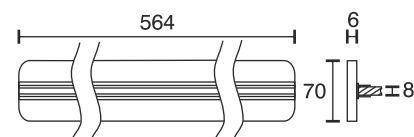

Glass Shelf Panel G4R

Technical specifications	
Input voltage	12 Volt DC
Wattage	5.28 Watt
Type	2000 mm mains lead with LED plug-in connection
Dimensions	564 x 70 x 6 mm further sizes and types on request
Housing colour	white / aluminium
Installation	simple installation by plugging onto the glass shelf
Remarks	for glass thickness of 8 mm, supplied without the glass, cable exit at the side
Correlated colour temperature and luminous flux of the light source	3000K 418 Lumen 6000K 429 Lumen
Lumen maintenance factor	L70B50 >36000 h
CRI	90
EEC	G
Waste disposal	through suitable disposal site
Replaceability	the light source is not replaceable