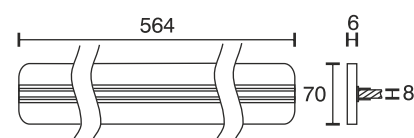

Glass Shelf Panel G4R

Technical specifications	
Input voltage	12 Volt DC
Wattage	5.28 Watt
Type	2000 mm mains lead with LED plug-in connection
Dimensions	564 x 70 x 6 mm further sizes and types on request
Housing colour	white / aluminium
Installation	simple installation by plugging onto the glass shelf
Remarks	for glass thickness of 8 mm, supplied without the glass, cable exit at the side
Correlated colour temperature and luminous flux of the light source	3000K 418 Lumen 6000K 429 Lumen
Lumen maintenance factor	L70B50 >36000 h
CRI	90
EEC	G
Waste disposal	through suitable disposal site
Replaceability	the light source is not replaceable