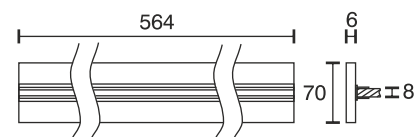

## Glass Shelf Panel G4E

Technical specifications	
Input voltage	12 Volt DC
Wattage	5.28 Watt
Type	2000 mm mains lead with LED plug-in connection
Dimensions	564 x 70 x 6 mm further sizes and types on request
Housing colour	white / aluminium
Installation	simple installation by plugging onto the glass shelf
Remarks	for glass thickness of 8 mm, supplied without the glass, cable exit at the side
Correlated colour temperature and luminous flux of the light source	3000K   418 Lumen 6000K   429 Lumen
Lumen maintenance factor	L70B50 >36000 h
CRI	90
EEC	G
Waste disposal	through suitable disposal site
Replaceability	the light source is not replaceable