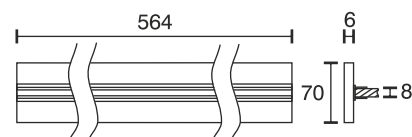

## Glass Shelf Panel G4E

Technical specifications	
Input voltage	12 Volt DC
Wattage	5.28 Watt
Type	2000 mm mains lead with LED plug-in connection
Dimensions	564 x 70 x 6 mm further sizes and types on request
Housing colour	white / aluminium
Installation	simple installation by plugging onto the glass shelf
Remarks	for glass thickness of 8 mm, supplied without the glass, cable exit at the side
Correlated colour temperature and luminous flux of the light source	3000K   418 Lumen 6000K   429 Lumen
Lumen maintenance factor	L70B50 >36000 h
CRI	90
EEC	G
Waste disposal	through suitable disposal site
Replaceability	the light source is not replaceable