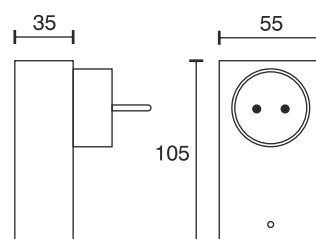

Radio Remote Control Set

Technical specifications	
Input voltage	230 Volt AC
Wattage	max. 2.300 Watt per receiver
Type	1 x Remote Control 3 x Receiver
Dimensions	105 x 55 x 35 mm
Housing colour	white
Remarks	the 3 channel hand transmitter allows the receivers to be switched on and off separately or in a individual combination.