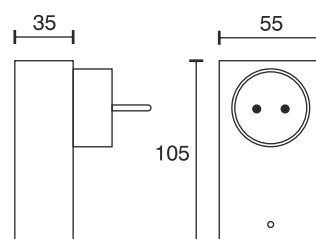

## Radio Remote Control Set

Technical specifications	
Input voltage	230 Volt AC
Wattage	max. 2.300 Watt per receiver
Type	1 x Remote Control 3 x Receiver
Dimensions	105 x 55 x 35 mm
Housing colour	white
Remarks	the 3 channel hand transmitter allows the receivers to be switched on and off separately or in a individual combination.