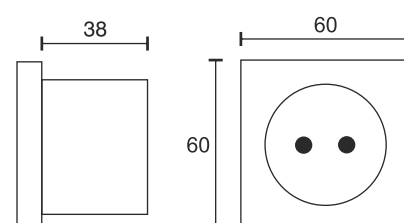

## Recessed Electric Socket

Technical specifications	
Input voltage	230 Volt AC
Wattage	max. 16 Ampere
Type	2000 mm feeder cable with earthed safety plug
Dimensions	60 x 60 x 47 mm
Built-in dimensions	Ø 49 x 38 mm
Housing colour	white, anthracite, bright chrome, matt chrome, stainless steel
Installation	screw fixing