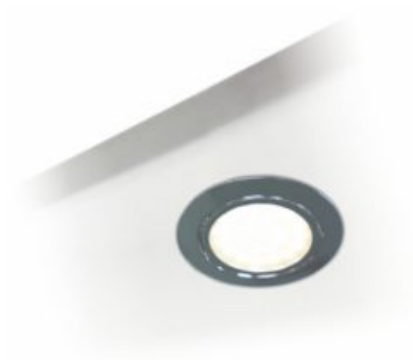

Recessed Light Fixture

Technical specifications	
Input voltage	12 Volt DC
Wattage	1.8 Watt
Type	2000 mm mains lead with LED plug-in connection
Dimensions	Ø 66 x 12 mm
Built-in dimensions	Ø 58 x 12 mm
Housing colour	white, stainless steel
Installation	spring clamp
Correlated colour temperature and luminous flux of the light source	2900K 133 Lumen
Lumen maintenance factor	L70B50 >36000 h
CRI	80
EEC	G
Waste disposal	through suitable disposal site
Replaceability	the light source is not replaceable

Article code	Housing colour
31.305.171ww	white
31.305.179ww	stainless steel