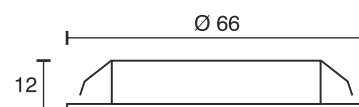

Recessed Light Fixture

Technical specifications	
Input voltage	12 Volt DC
Wattage	1.8 Watt
Type	2000 mm mains lead with LED plug-in connection
Dimensions	Ø 66 x 12 mm
Built-in dimensions	Ø 58 x 12 mm
Housing colour	white, stainless steel
Installation	spring clamp
Correlated colour temperature and luminous flux of the light source	2900K 133 Lumen
Lumen maintenance factor	L70B50 >36000 h
CRI	80
EEC	G
Waste disposal	through suitable disposal site
Replaceability	the light source is not replaceable