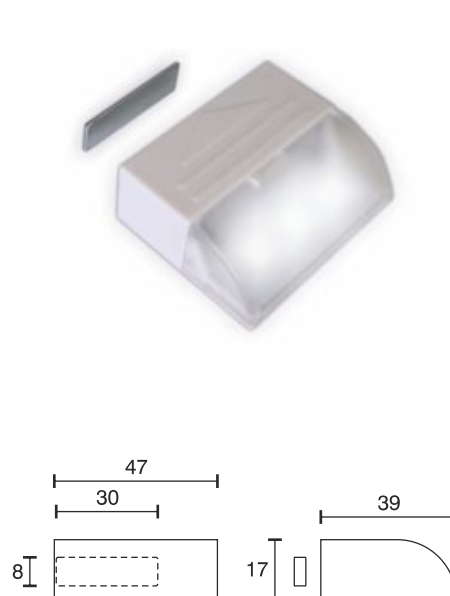

Battery Light B1

Technical specifications	
Wattage	0.25 Watt
Type	3 x LED, 1 x Battery 23A
Dimensions	47 x 39 x 17 mm
Housing colour	white
Available light colours	coldwhite
Life time	continuous working time approx. 10 - 12 hours
Lumen	approx. 15 lumen
Installation	on / off tape
Remarks	door switch with magnet, switching distance between magnet and light: 0-10 mm, to be used in drawers or behind doors
Waste disposal	through suitable disposal site
Replaceability	the light source is not replaceable