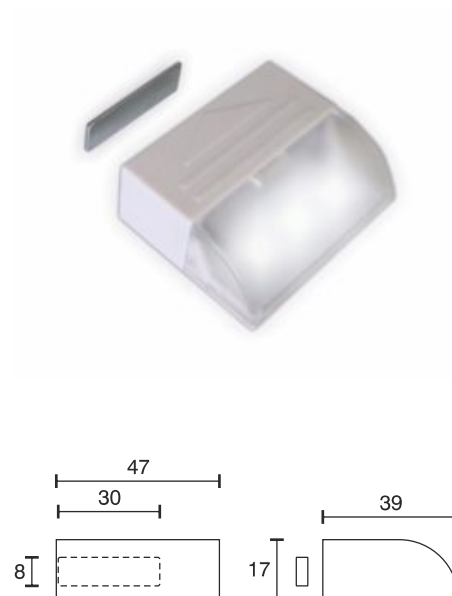

Battery Light B1

Technical specifications	
Wattage	0.25 Watt
Type	3 x LED, 1 x Battery 23A
Dimensions	47 x 39 x 17 mm
Housing colour	white
Available light colours	coldwhite
Life time	continuous working time approx. 10 - 12 hours
Lumen	approx. 15 lumen
Installation	on / off tape
Remarks	door switch with magnet, switching distance between magnet and light: 0-10 mm, to be used in drawers or behind doors
Waste disposal	through suitable disposal site
Replaceability	the light source is not replaceable