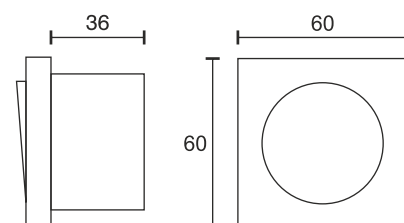

## Recessed ON / OFF Switch

Technical specifications	
Input voltage	230 Volt AC
Wattage	max. 2.5 Ampere
Type	2000 mm feeder cable with CEE plug 500 mm mains cable with CEE coupling
Dimensions	60 x 60 x 45 mm
Built-in dimensions	Ø 45 x 36 mm
Housing colour	white, anthracite, bright chrome, matt chrome, stainless steel
Installation	screw fixing