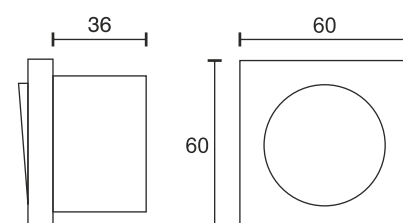

## Recessed ON / OFF Switch

Technical specifications	
Input voltage	230 Volt AC
Wattage	max. 2.5 Ampere
Type	2000 mm feeder cable with CEE plug 500 mm mains cable with CEE coupling
Dimensions	60 x 60 x 45 mm
Built-in dimensions	Ø 45 x 36 mm
Housing colour	white, anthracite, bright chrome, matt chrome, stainless steel
Installation	screw fixing