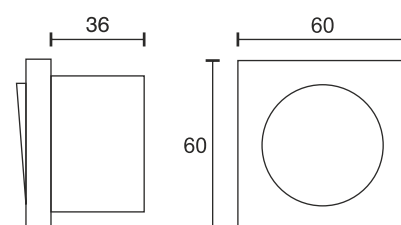

## Recessed ON / OFF Switch

Technical specifications	
Input voltage	230 Volt AC
Wattage	max. 2.5 Ampere
Type	2000 mm feeder cable with CEE plug 500 mm mains cable with CEE coupling
Dimensions	60 x 60 x 45 mm
Built-in dimensions	Ø 45 x 36 mm
Housing colour	white, anthracite, bright chrome, matt chrome, stainless steel
Installation	screw fixing