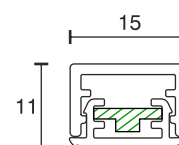

## Surface Mounted Profile Artemis

Technical specifications	
Input voltage	12 Volt DC
Wattage	2.64 Watt
Type	2000 mm mains lead with LED plug-in connection
Dimensions	600 x 15 x 11 mm further lengths and types on request
Installation	with screws or double adhesive tape
Remarks	incl. cover caps
Correlated colour temperature and luminous flux of the light source	3000K   198 Lumen 4000K   209 Lumen 6000K   209 Lumen
Lumen maintenance factor	L70B50 >36000 h
CRI	90
EEC	G
Waste disposal	through suitable disposal site
Replaceability	the light source is not replaceable