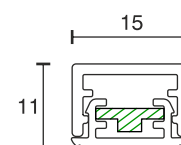

Surface Mounted Profile Artemis

Technical specifications	
Input voltage	12 Volt DC
Wattage	2.64 Watt
Type	2000 mm mains lead with LED plug-in connection
Dimensions	600 x 15 x 11 mm further lengths and types on request
Installation	with screws or double adhesive tape
Remarks	incl. cover caps
Correlated colour temperature and luminous flux of the light source	3000K 198 Lumen 4000K 209 Lumen 6000K 209 Lumen
Lumen maintenance factor	L70B50 >36000 h
CRI	90
EEC	G
Waste disposal	through suitable disposal site
Replaceability	the light source is not replaceable