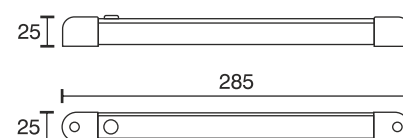

Mounted Light Fixture STRATO

Technical specifications	
Input voltage	12 Volt DC
Wattage	1.92 Watt
Type	2000 mm mains lead with LED plug-in connection
Dimensions	285 x 25 x 25 mm
Housing colour	silver
Installation	screw fixing
Remarks	light body rotatable, with integrated switch
Correlated colour temperature and luminous flux of the light source	3000K 152 Lumen 6000K 156 Lumen
Lumen maintenance factor	L70B50 >36000 h
CRI	90
EEC	G
Waste disposal	through suitable disposal site
Replaceability	the light source is not replaceable