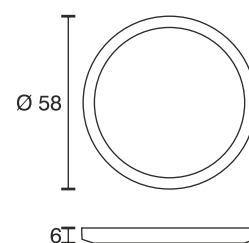

## Mounted Light Fixture round

| Technical specifications  |  |
|---|--|
| Input voltage   | 12 Volt DC   |
| Wattage   | 1.5 Watt   |
| Type  | 2500 mm mains lead with LED plug-in connection       |
| Dimensions  | Ø 58 x 6 mm  |
| Housing colour  | silver   |
| Installation  | hidden screw fixing from front, double adhesive tape |
| Correlated colour temperature and luminous flux of the light source | 3000K   130 Lumen                                    |
| Lumen maintenance factor  | L70B50 >36000 h                                      |
| CRI   | 80   |
| EEC   | G  |
| Waste disposal  | through suitable disposal site                       |
| Replaceability  | the light source is not replaceable                  |