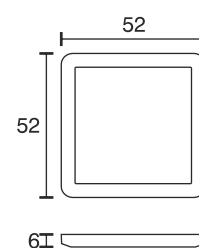

Mounted Light Fixture square

Technical specifications	
Input voltage	12 Volt DC
Wattage	1.6 Watt
Type	2000 mm mains lead with LED plug-in connection
Dimensions	52 x 52 x 6 mm
Housing colour	stainless steel
Installation	hidden screw fixing from front, double adhesive tape
Correlated colour temperature and luminous flux of the light source	3000K 130 Lumen
Lumen maintenance factor	L70B50 >36000 h
CRI	84
EEC	G
Waste disposal	through suitable disposal site
Replaceability	the light source is not replaceable