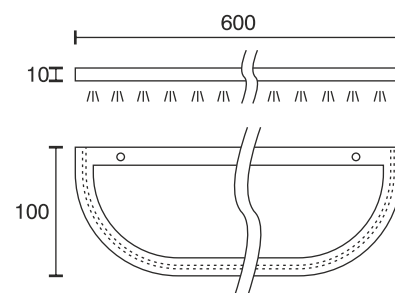

Curve light

Technical specifications	
Input voltage	12 Volt DC
Wattage	6.6 Watt
Type	2000 mm mains lead with LED plug-in connection
Dimensions	600 x 100 x 10 mm
Installation	screw mounting at the top side
Remarks	minimalistic cabinet light for the livingroom, bedroom, kitchen, bathroom
Correlated colour temperature and luminous flux of the light source	3700K 632 Lumen 5000K 646 Lumen
Lumen maintenance factor	L70B50 >36000 h
CRI	80
EEC	F
Waste disposal	through suitable disposal site
Replaceability	the light source is not replaceable

Article code	CCT
32.943.000ww	3700K
32.943.000nw	5000K