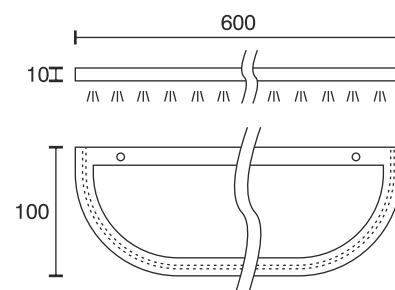

Curve light

Technical specifications	
Input voltage	12 Volt DC
Wattage	6.6 Watt
Type	2000 mm mains lead with LED plug-in connection
Dimensions	600 x 100 x 10 mm
Installation	screw mounting at the top side
Remarks	minimalistic cabinet light for the livingroom, bedroom, kitchen, bathroom
Correlated colour temperature and luminous flux of the light source	3700K 632 Lumen 5000K 646 Lumen
Lumen maintenance factor	L70B50 >36000 h
CRI	80
EEC	F
Waste disposal	through suitable disposal site
Replaceability	the light source is not replaceable

Article code	CCT
32.943.000ww	3700K
32.943.000nw	5000K