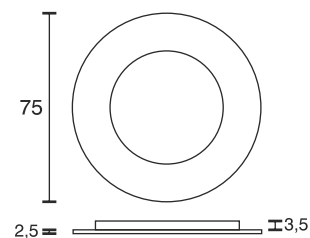

Recessed light with magnetic clip

Technical specifications	
Input voltage	12 Volt DC
Wattage	2.8 Watt
Type	2000 mm mains lead with LED plug-in connection
Dimensions	Ø 75 x 6 mm
Built-in dimensions	Ø 58 x 3.5 mm
Housing colour	white, stainless steel
Installation	hidden screw fixing on the frontside
Remarks	colour change with polarity turner
Correlated colour temperature and luminous flux of the light source	3000K - 6000K 119 Lumen
Lumen maintenance factor	L70B50 >36000 h
CRI	83
EEC	G
Waste disposal	through suitable disposal site

Article code	Housing colour
32.932.001	white
32.932.009	stainless steel