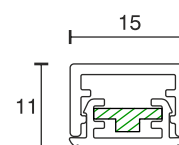

Surface Mounted Profile Artemis

Technical specifications	
Input voltage	12 Volt DC
Wattage	2.64 Watt
Type	2000 mm mains lead with LED plug-in connection
Dimensions	600 x 15 x 11 mm further lengths and types on request
Installation	with screws or double adhesive tape
Remarks	incl. cover caps
Correlated colour temperature and luminous flux of the light source	3000K 198 Lumen 4000K 209 Lumen 6000K 209 Lumen
Lumen maintenance factor	L70B50 >36000 h
CRI	90
EEC	G
Waste disposal	through suitable disposal site
Replaceability	the light source is not replaceable